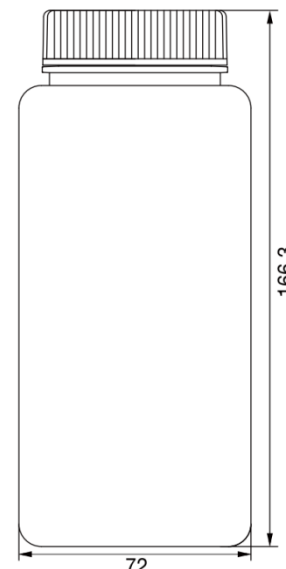

5. Product Photographs

SPL-TDS-WMVPP

6. Specifications & Technical Drawing

- Specifications

	Dimensions			Material (Resin)	Packaging	
	58005	58020	58030/58031		58005/58020/58030	58031
Diameter	18.00 mm	32.00 mm	34.20 mm	•Body: PP •Cap: PP	• Pieces/Case: 1000	• Pieces/Sleeve: 12 • Pieces/Case: 72
High	42.00 mm	53.50 mm	61.80 mm			

- Technical Drawing

Cat. No. 58005

Cat. No. 58020

Cat. No. 58030/58031

- Specifications

	Dimensions				Material (Resin)	Packaging			
	58060	58125	58250	58500		58060	58125	58250	58500
Diameter	38.50 Ø	50.20 Ø	61.00 Ø	72.00 Ø	•Body: PP •Cap: PP	Pieces/Case: 1000	Pieces/Case: 500	Pieces/Case: 72	Pieces/ Case: 48
High	84.80mm	97.30mm	130.00mm	166.30 mm					

- Technical Drawing

Cat. No. 58060

Cat. No. 58125

Cat. No. 58250

Cat. No. 58500

- Specifications

	Dimensions	Material (Resin)	Packaging
	58000		58000
Diameter	91.00 mm	•Body: PP •Cap: PP	• Pieces/Case: 24
High	196.00 mm		