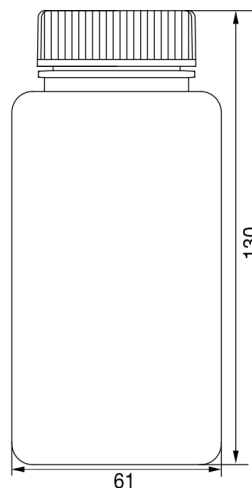

5. Product Photographs

SPL-TDS-WMVPP

6. Specifications & Technical Drawing

- Specifications

	Dimensions			Material (Resin)	Packaging	
	58005	58020	58030/58031		58005/58020/58030	58031
Diameter	18.00 mm	32.00 mm	34.20 mm	•Body: PP •Cap: PP	• Pieces/Case: 1000	• Pieces/Sleeve: 12 • Pieces/Case: 72
High	42.00 mm	53.50 mm	61.80 mm			

- Technical Drawing

Cat. No. 58005

Cat. No. 58020

Cat. No. 58030/58031

- Specifications

	Dimensions				Material (Resin)	Packaging			
	58060	58125	58250	58500		58060	58125	58250	58500
Diameter	38.50 Ø	50.20 Ø	61.00 Ø	72.00 Ø	•Body: PP •Cap: PP	Pieces/Case: 1000	Pieces/Case: 500	Pieces/Case: 72	Pieces/ Case: 48
High	84.80mm	97.30mm	130.00mm	166.30 mm					

- Technical Drawing

Cat. No. 58060

Cat. No. 58125

Cat. No. 58250

Cat. No. 58500

- Specifications

	Dimensions	Material (Resin)	Packaging
	58000		58000
Diameter	91.00 mm	•Body: PP •Cap: PP	• Pieces/Case: 24
High	196.00 mm		