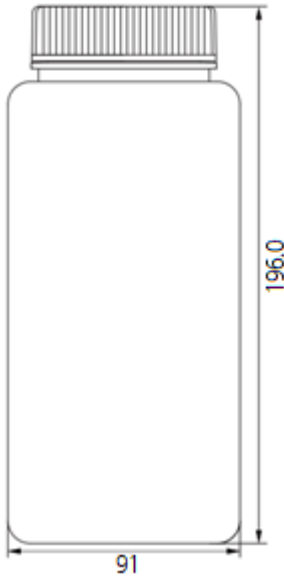

5. Product Photographs

SPL-TDS-WMVPP

6. Specifications & Technical Drawing

- Specifications

	Dimensions			Material (Resin)	Packaging	
	58005	58020	58030/58031		58005/58020/58030	58031
Diameter	18.00 mm	32.00 mm	34.20 mm	•Body: PP •Cap: PP	• Pieces/Case: 1000	• Pieces/Sleeve: 12 • Pieces/Case: 72
High	42.00 mm	53.50 mm	61.80 mm			

- Technical Drawing

Cat. No. 58005

Cat. No. 58020

Cat. No. 58030/58031

- Specifications

	Dimensions				Material (Resin)	Packaging			
	58060	58125	58250	58500		58060	58125	58250	58500
Diameter	38.50 Ø	50.20 Ø	61.00 Ø	72.00 Ø	•Body: PP •Cap: PP	Pieces/Case: 1000	Pieces/Case: 500	Pieces/Case: 72	Pieces/ Case: 48
High	84.80mm	97.30mm	130.00mm	166.30 mm					

- Technical Drawing

Cat. No. 58060

Cat. No. 58125

Cat. No. 58250

Cat. No. 58500

- Specifications

	Dimensions	Material (Resin)	Packaging
	58000		58000
Diameter	91.00 mm	•Body: PP •Cap: PP	• Pieces/Case: 24
High	196.00 mm		

- Technical Drawing

Cat. No. 58000