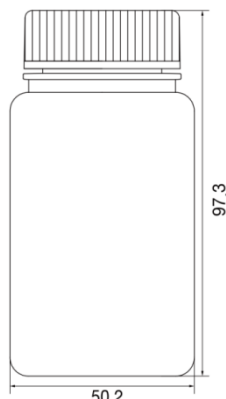

5. Product Photographs

SPL-TDS-WMVPP

6. Specifications & Technical Drawing

- Specifications

	Dimensions			Material (Resin)	Packaging	
	58005	58020	58030/58031		58005/58020/58030	58031
Diameter	18.00 mm	32.00 mm	34.20 mm	•Body: PP •Cap: PP	• Pieces/Case: 1000	• Pieces/Sleeve: 12 • Pieces/Case: 72
High	42.00 mm	53.50 mm	61.80 mm			

- Technical Drawing

Cat. No. 58005

Cat. No. 58020

Cat. No. 58030/58031

- Specifications

	Dimensions				Material (Resin)	Packaging			
	58060	58125	58250	58500		58060	58125	58250	58500
Diameter	38.50 Ø	50.20 Ø	61.00 Ø	72.00 Ø	•Body: PP •Cap: PP	Pieces/Case: 1000	Pieces/Case: 500	Pieces/Case: 72	Pieces/ Case: 48
High	84.80mm	97.30mm	130.00mm	166.30 mm					

- Technical Drawing

Cat. No. 58060

Cat. No. 58125

Cat. No. 58250

Cat. No. 58500

- Specifications

	Dimensions	Material (Resin)	Packaging
	58000		58000
Diameter	91.00 mm	•Body: PP •Cap: PP	• Pieces/Case: 24
High	196.00 mm		