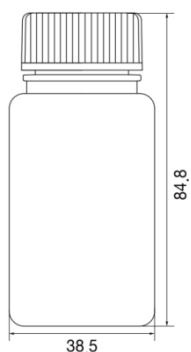

5. Product Photographs

SPL-TDS-WMVPP

6. Specifications & Technical Drawing

- Specifications

	Dimensions			Material (Resin)	Packaging	
	58005	58020	58030/58031		58005/58020/58030	58031
Diameter	18.00 mm	32.00 mm	34.20 mm	•Body: PP •Cap: PP	• Pieces/Case: 1000	• Pieces/Sleeve: 12 • Pieces/Case: 72
High	42.00 mm	53.50 mm	61.80 mm			

- Technical Drawing

Cat. No. 58005

Cat. No. 58020

Cat. No. 58030/58031

- Specifications

	Dimensions				Material (Resin)	Packaging			
	58060	58125	58250	58500		58060	58125	58250	58500
Diameter	38.50 Ø	50.20 Ø	61.00 Ø	72.00 Ø	•Body: PP •Cap: PP	Pieces/Case: 1000	Pieces/Case: 500	Pieces/Case: 72	Pieces/ Case: 48
High	84.80mm	97.30mm	130.00mm	166.30 mm					

- Technical Drawing

Cat. No. 58060

Cat. No. 58125

Cat. No. 58250

Cat. No. 58500

- Specifications

	Dimensions	Material (Resin)	Packaging
	58000		58000
Diameter	91.00 mm	•Body: PP •Cap: PP	• Pieces/Case: 24
High	196.00 mm		